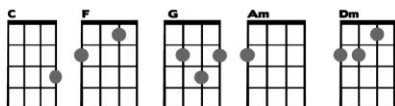

CHORUS

C G Am
 I'm only one call away
 F Am G
 I'll be there to save the day
 C G Am
 Superman got nothing on me
 F Dm C
 I'm only one call away

Am G C F
 Call me, baby, if you need a friend
 Am G C
 I just wanna give you love
 F
 Come on, come on, come on
 Am G C F
 Reaching out to you, so take a chance

CHORUS

F
 No matter where you go
 G
 You know you're not alone
 C G Am
 I'm only one call away
 F Am G
 I'll be there to save the day
 C G Am
 Superman got nothing on me
 F Dm C
 I'm only one call away

Am G C F
 Come along with me and don't be scared
 Am G C
 I just wanna set you free
 F
 Come on, come on, come on
 Am G C F
 You and me can make it anywhere
 Am G C
 For now, we can stay here for a while,
 Am G C
 'Cause you know, I just wanna see you smile