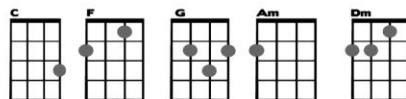

CHORUS

C G Am
 I'm only one call away
 F Am G
 I'll be there to save the day
 C G Am
 Superman got nothing on me
 F Dm C
 I'm only one call away

Am G C F
 Call me, baby, if you need a friend
 Am G C
 I just wanna give you love
 F
 Come on, come on, come on
 Am G C F
 Reaching out to you, so take a chance

CHORUS

F
 No matter where you go
 G
 You know you're not alone
 C G Am
 I'm only one call away
 F Am G
 I'll be there to save the day
 C G Am
 Superman got nothing on me
 F Dm C
 I'm only one call away

Am G C F
 Come along with me and don't be scared
 Am G C
 I just wanna set you free
 F
 Come on, come on, come on
 Am G C F
 You and me can make it anywhere
 Am G C
 For now, we can stay here for a while,
 Am G C
 'Cause you know, I just wanna see you smile