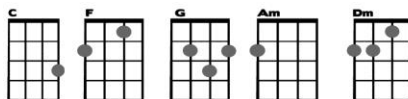

CHORUS

F

No matter where you go

G

You know you're not alone

C G Am

I'm only one call away

F Am G

I'll be there to save the day

C G Am

Superman got nothing on me

F Dm C

I'm only one call away

Page 3

Single strum

F Dm C

I'm only one call away